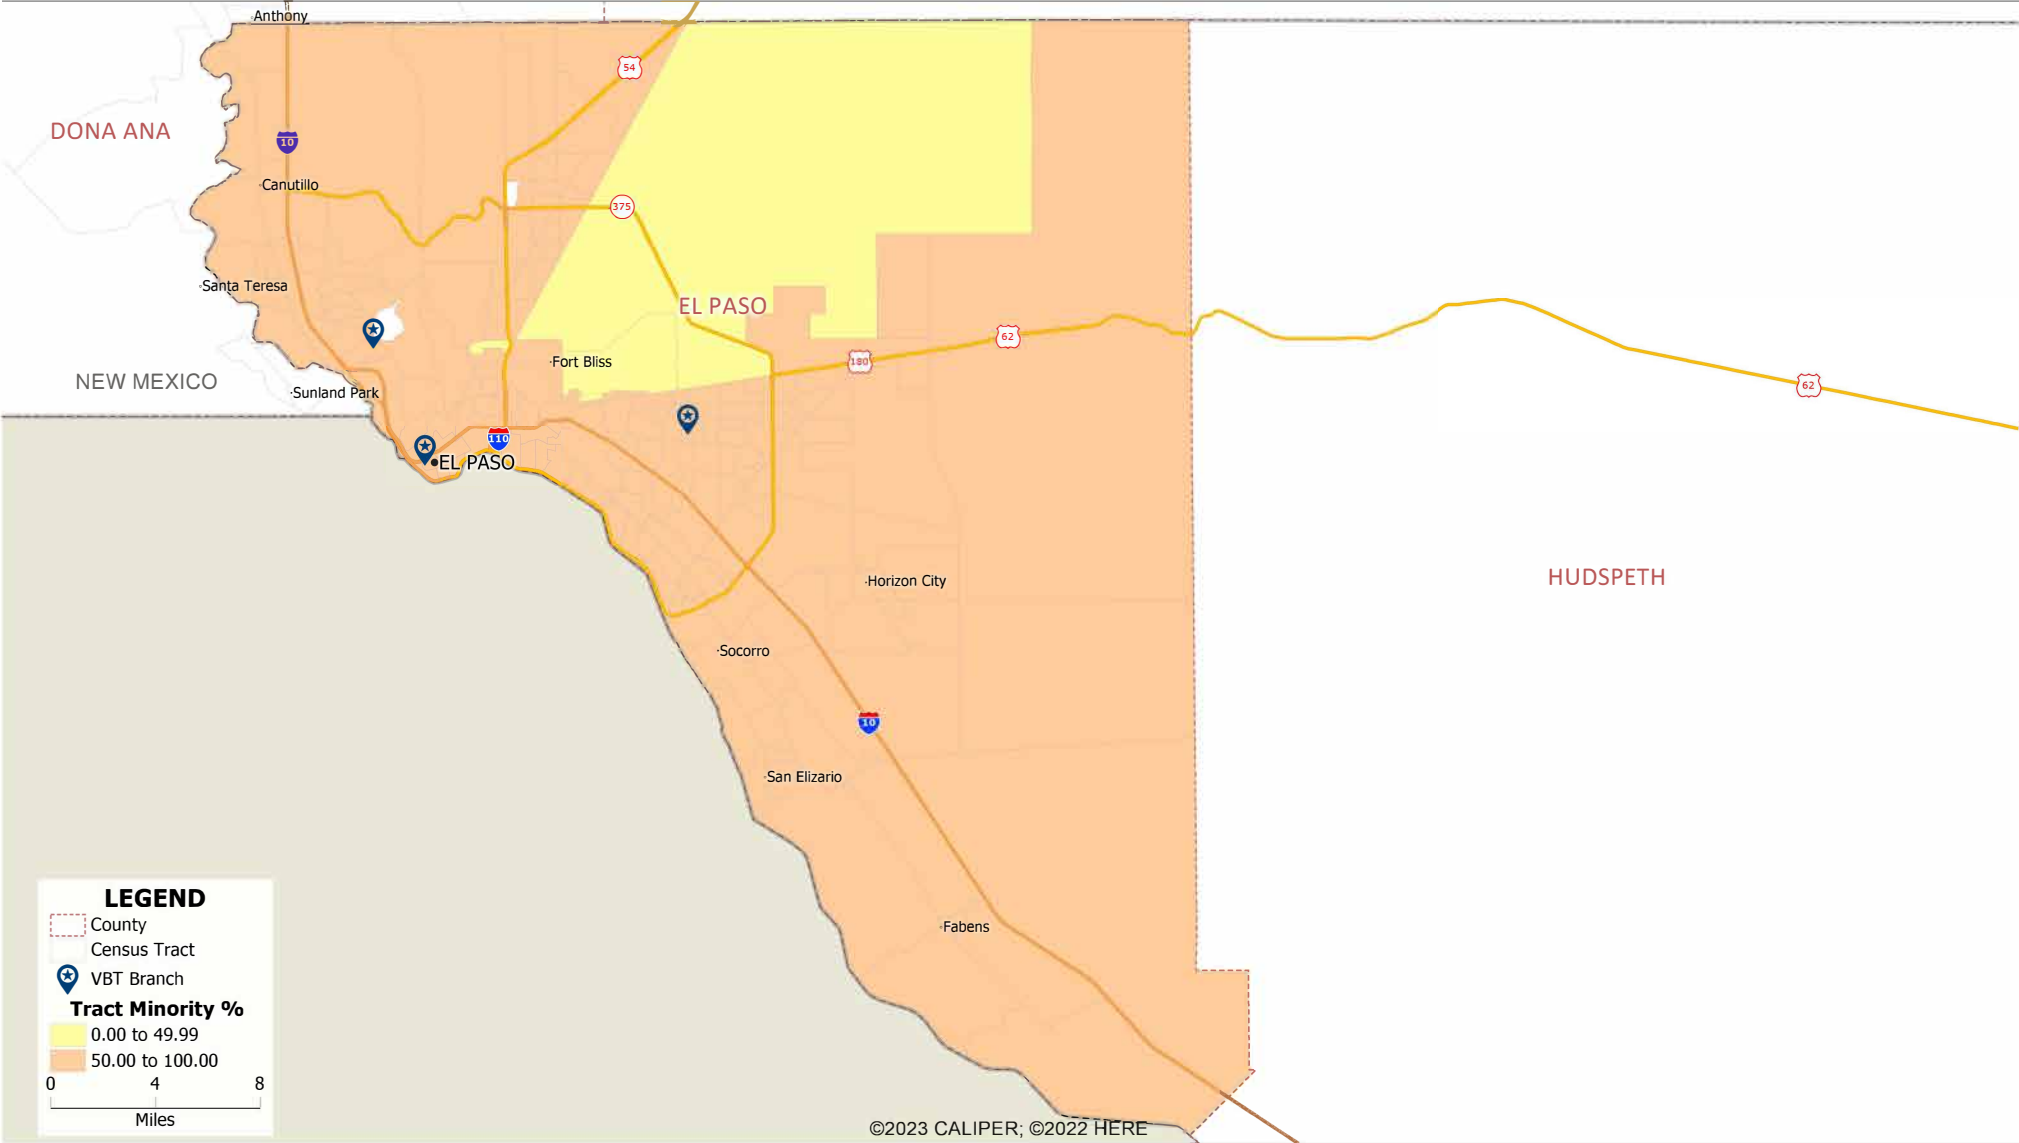

El Paso County

El Paso County

El Paso County

LEGEND

- County
- Census Tract
- VBT Branch

Census Tract Income Level

- Low
- Moderate

0 5 10
Miles