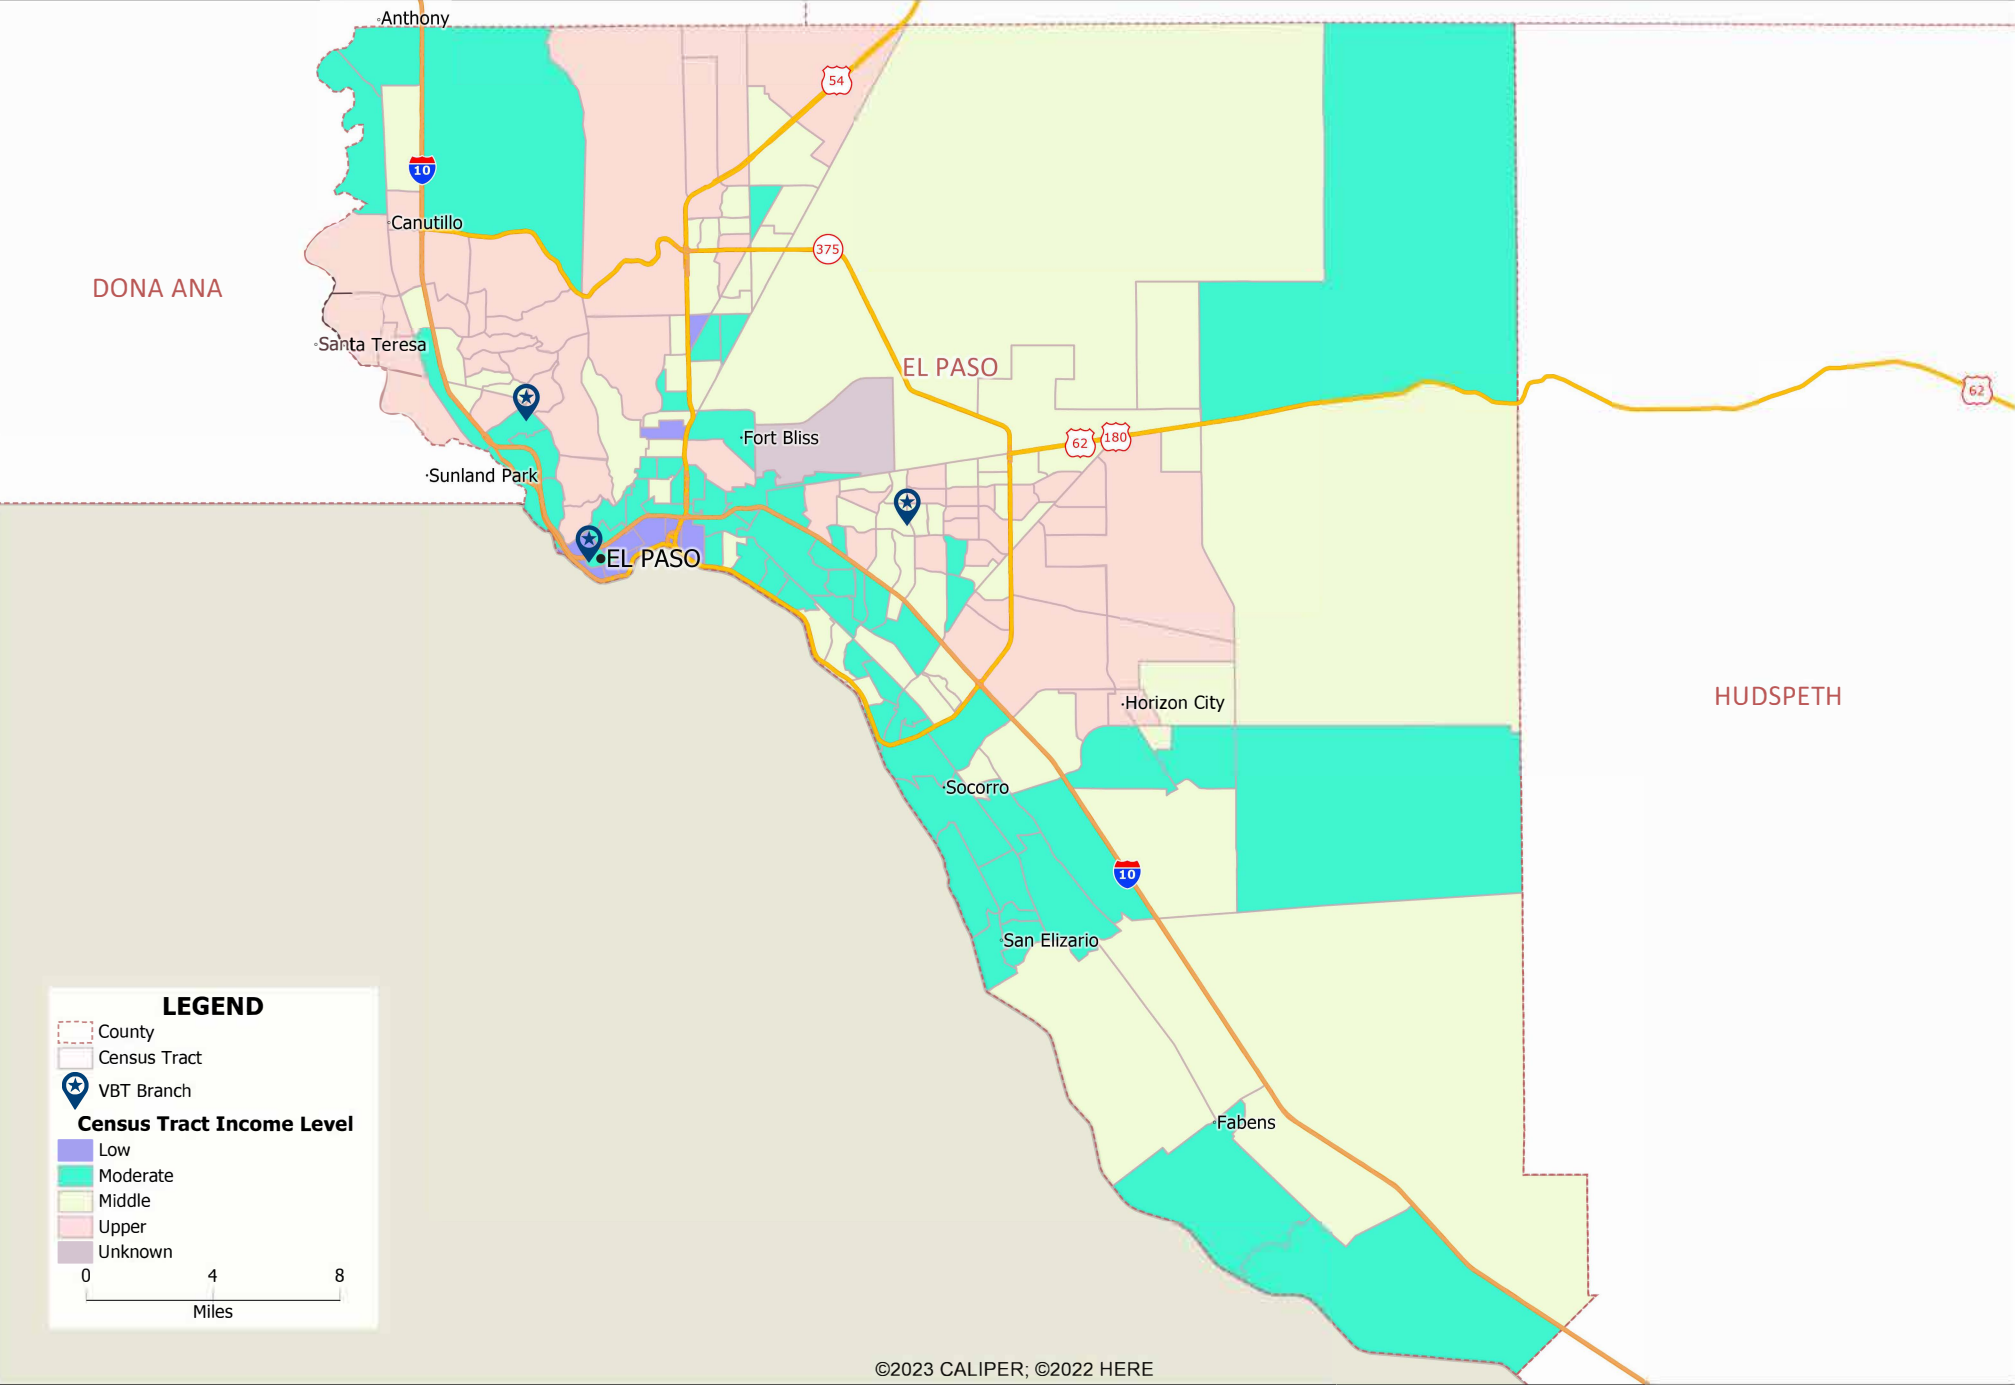

El Paso County

El Paso County

El Paso County

LEGEND

- County
- Census Tract
- VBT Branch

Census Tract Income Level

- Low
- Moderate

0 5 10
Miles