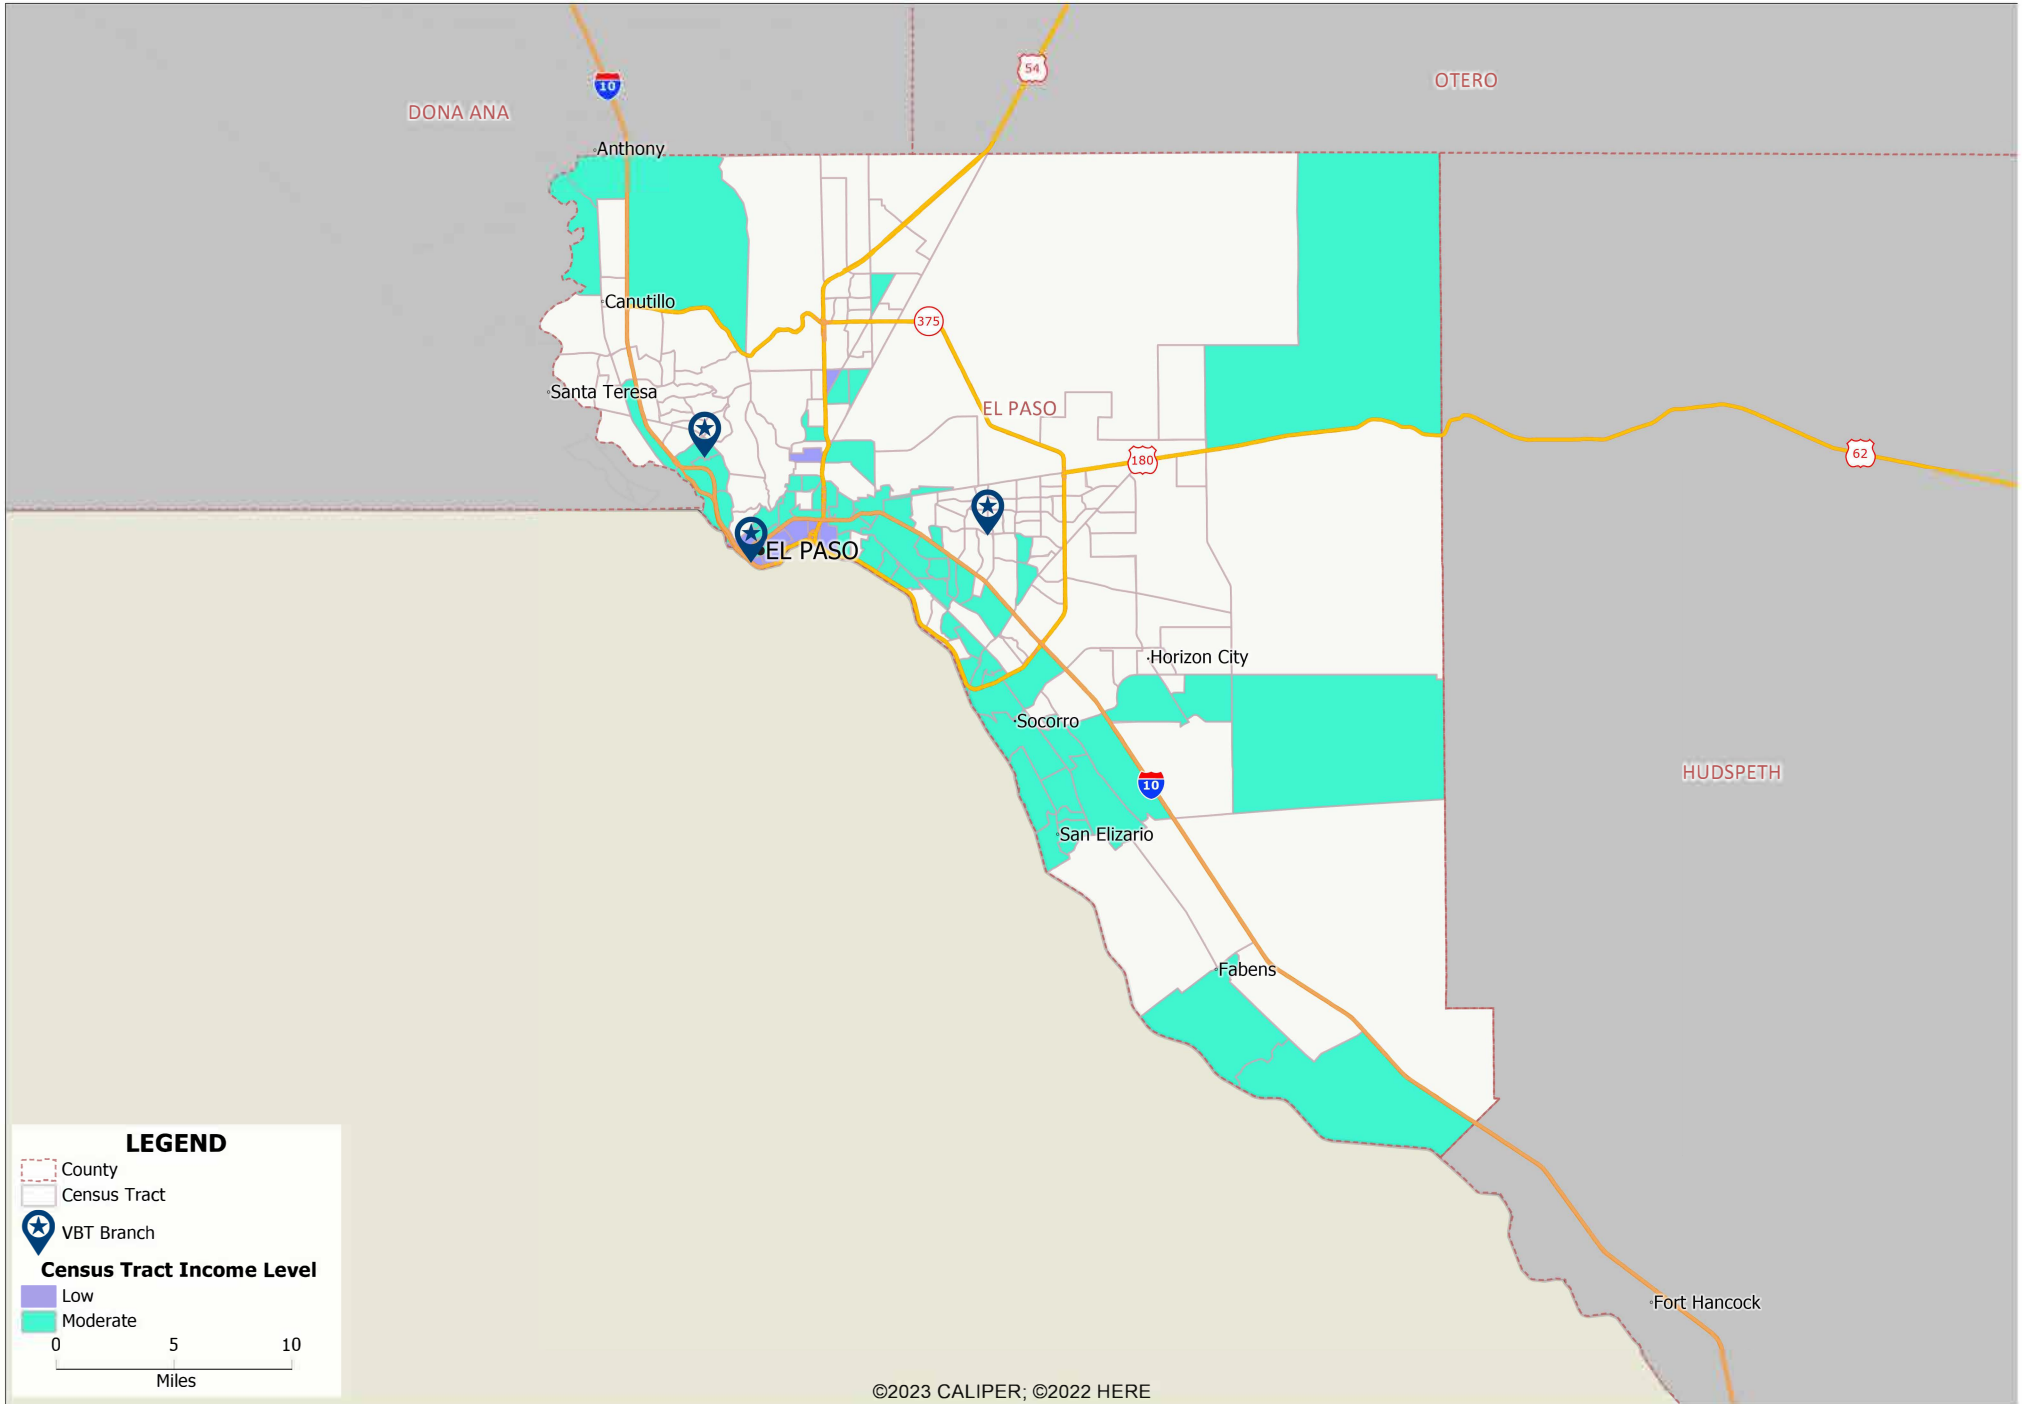

El Paso County

El Paso County

El Paso County

LEGEND

- County
- Census Tract
- VBT Branch

Census Tract Income Level

- Low
- Moderate

0 5 10
Miles